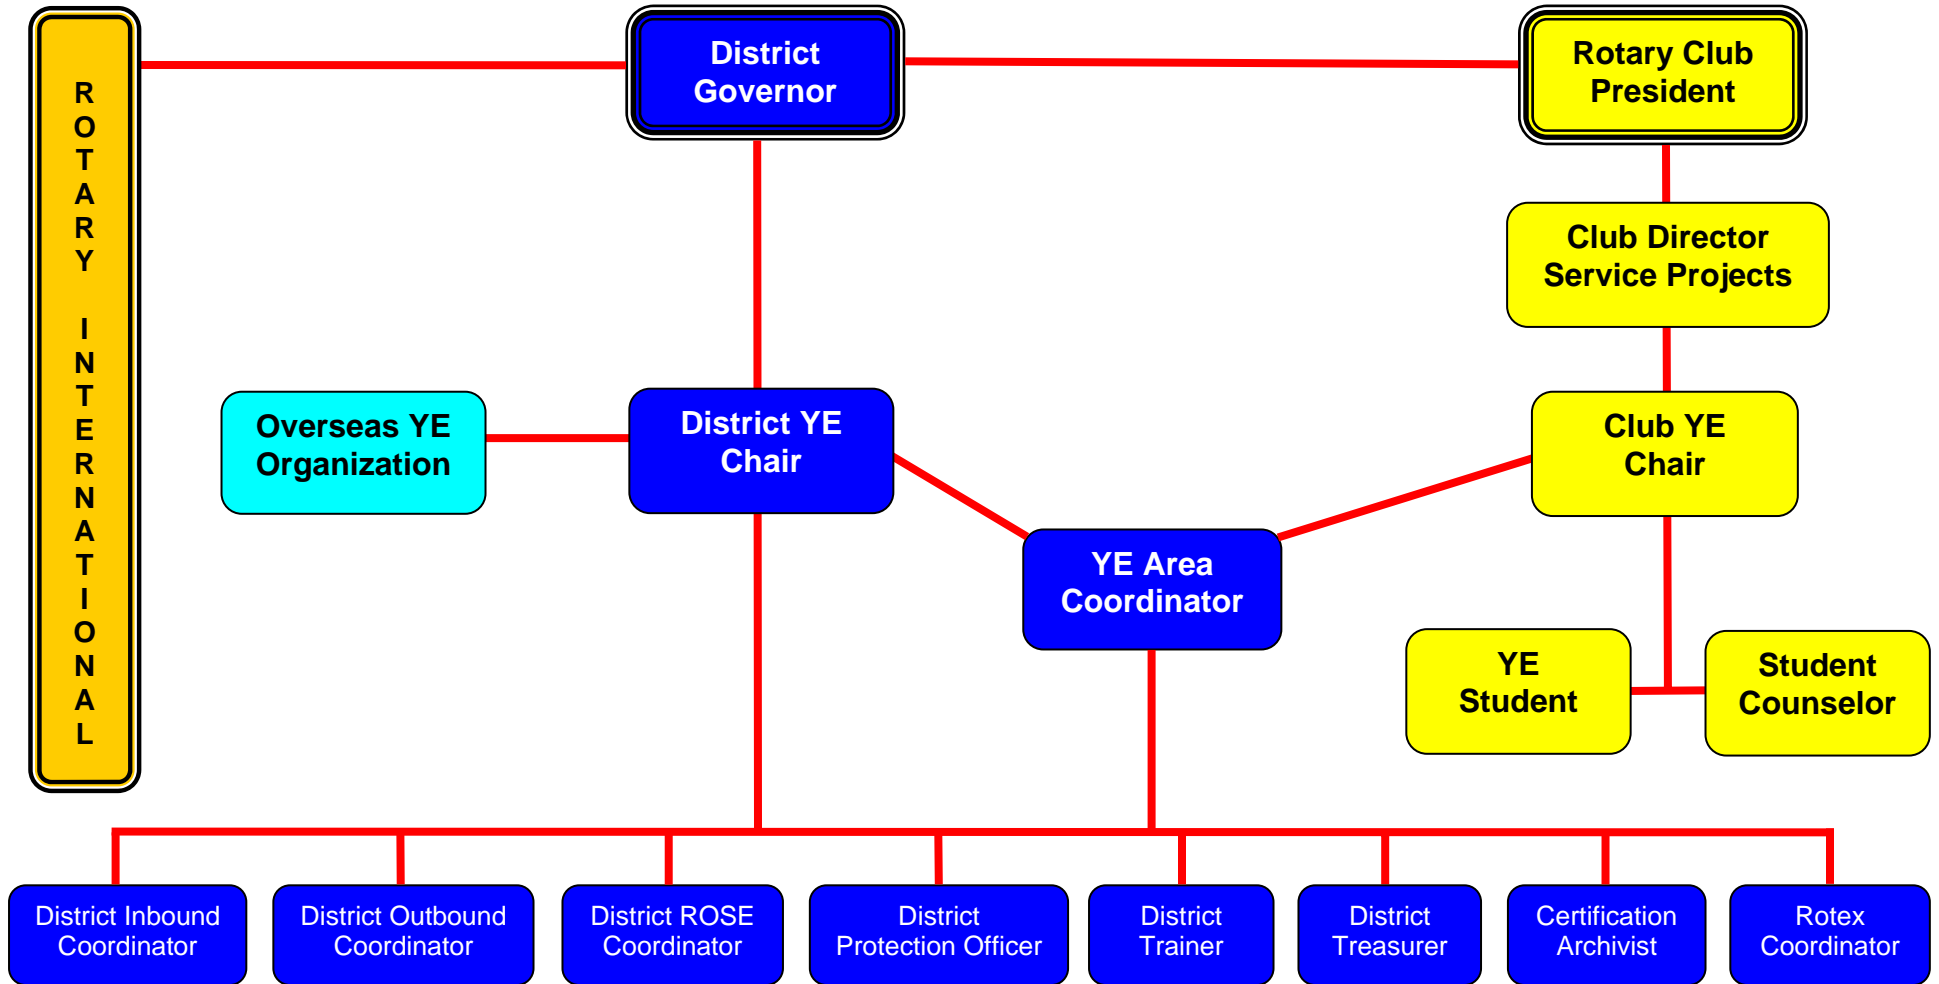

D5040 YOUTH EXCHANGE ORGANIZATION CHART

The District Youth Exchange (YE) Chair is responsible for monitoring all aspects of the District's YE Program for compliance with Rotary International's requirements.